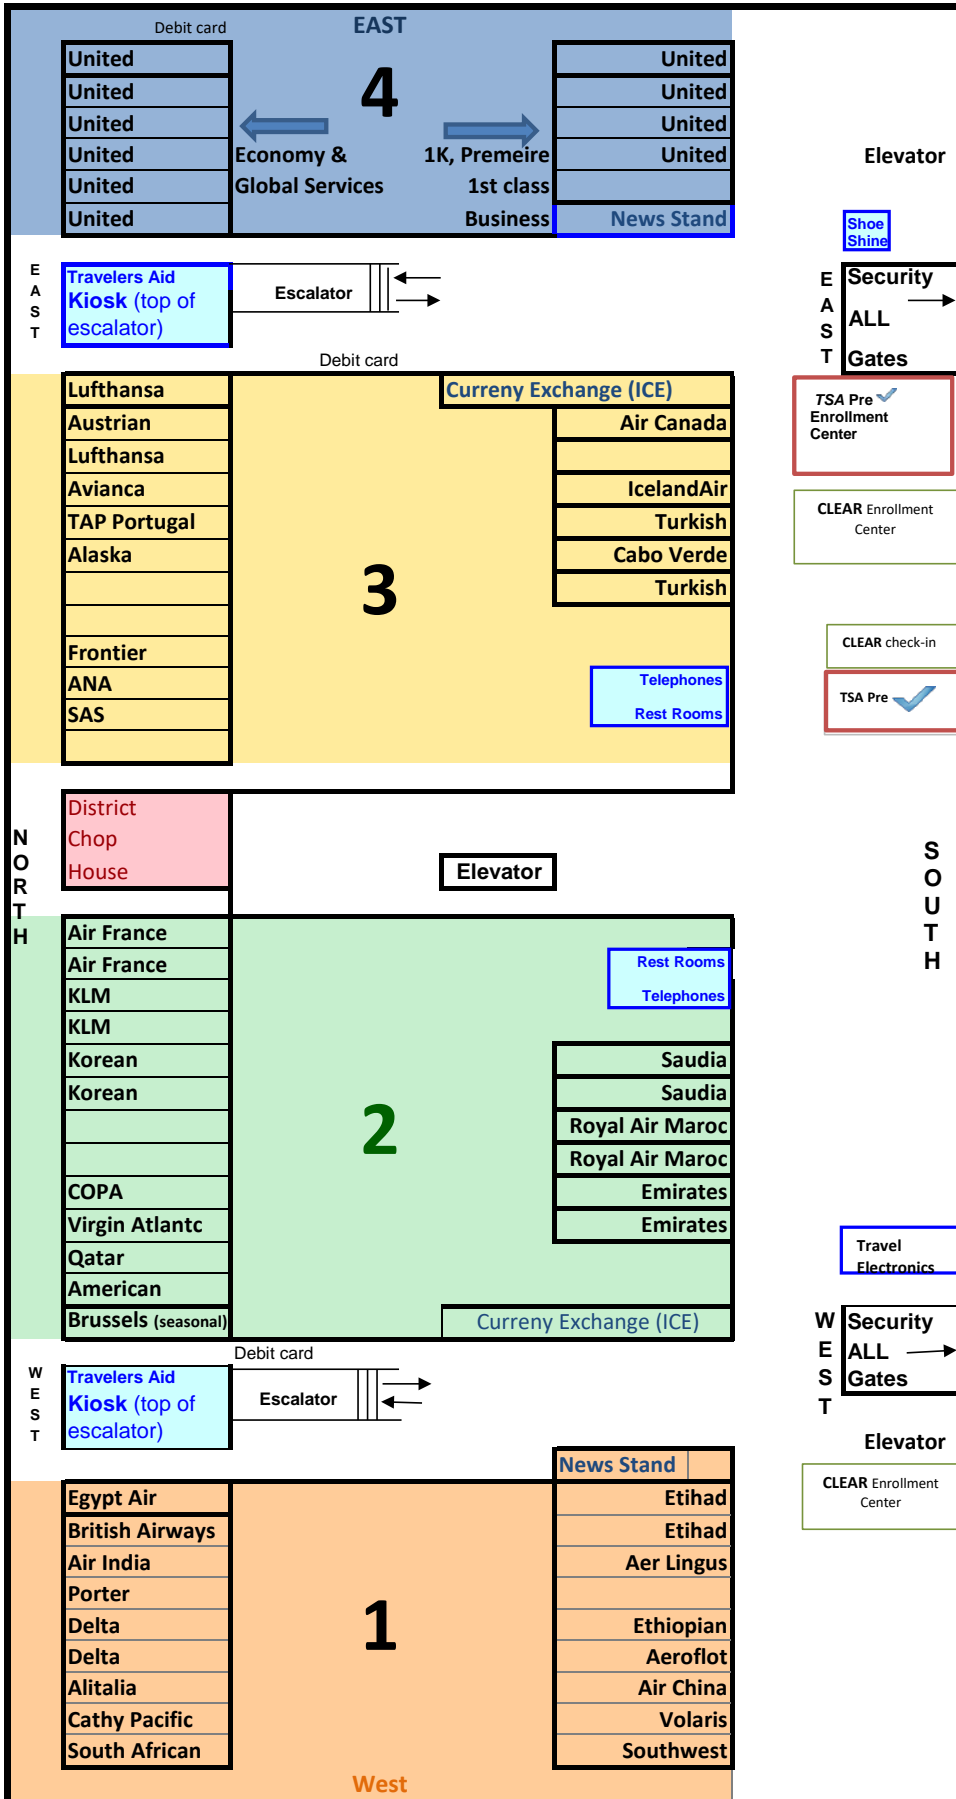

Dulles Departure/Ticketing Level

MAIN

ENTRANCE

NORTH

MAIN

ENTRANCE

WEST

AIRLINE TICKET COUNTER LOCATIONS

AER LINGUS	1	ETHIOPIAN	1
AEROFLOT	1	ETIHAD	1
AIR CANADA	3	FRONTIER	3
AIR CHINA	1	ICELANDAIR	3
AIR FRANCE	2	KLM	2
AIR INDIA	1	KOREAN AIR	2
ALASKA	3	LUFTHANSA	3
ALITALIA	1	PORTER	1
AMERICAN	2	QATAR	2
ANA	3	ROYAL AIR MAROC	2
AUSTRIAN	3	SAS	3
AVIANCA	3	SAUDIA	2
BRITISH AIRWAYS	1	SOUTH AFRICAN	1
BRUSSELS	2	SOUTHWEST	1
CABO VERDE	3	TAP AIR PORTUGAL	3
CATHAY PACIFIC	1	TURKISH AIRLINES	3
COPA	2	UNITED	4
DELTA	1	VIRGIN ATLANTIC	2
EGYPTAIR	1	VOLARIS	1
EMIRATES	2		

AIRLINE TICKET COUNTER LOCATIONS

AER LINGUS	1	ETHIOPIAN	1
AEROFLOT	1	ETIHAD	1
AIR CANADA	3	FRONTIER	3
AIR CHINA	1	ICELANDAIR	3
AIR FRANCE	2	KLM	2
AIR INDIA	1	KOREAN AIR	2
ALASKA	3	LUFTHANSA	3
ALITALIA	1	PORTER	1
AMERICAN	2	QATAR	2
ANA	3	ROYAL AIR MAROC	2
AUSTRIAN	3	SAS	3
AVIANCA	3	SAUDIA	2
BRITISH AIRWAYS	1	SOUTH AFRICAN	1
BRUSSELS	2	SOUTHWEST	1
CABO VERDE	3	TAP AIR PORTUGAL	3
CATHAY PACIFIC	1	TURKISH AIRLINES	3
COPA	2	UNITED	4
DELTA	1	VIRGIN ATLANTIC	2
EGYPTAIR	1	VOLARIS	1
EMIRATES	2		