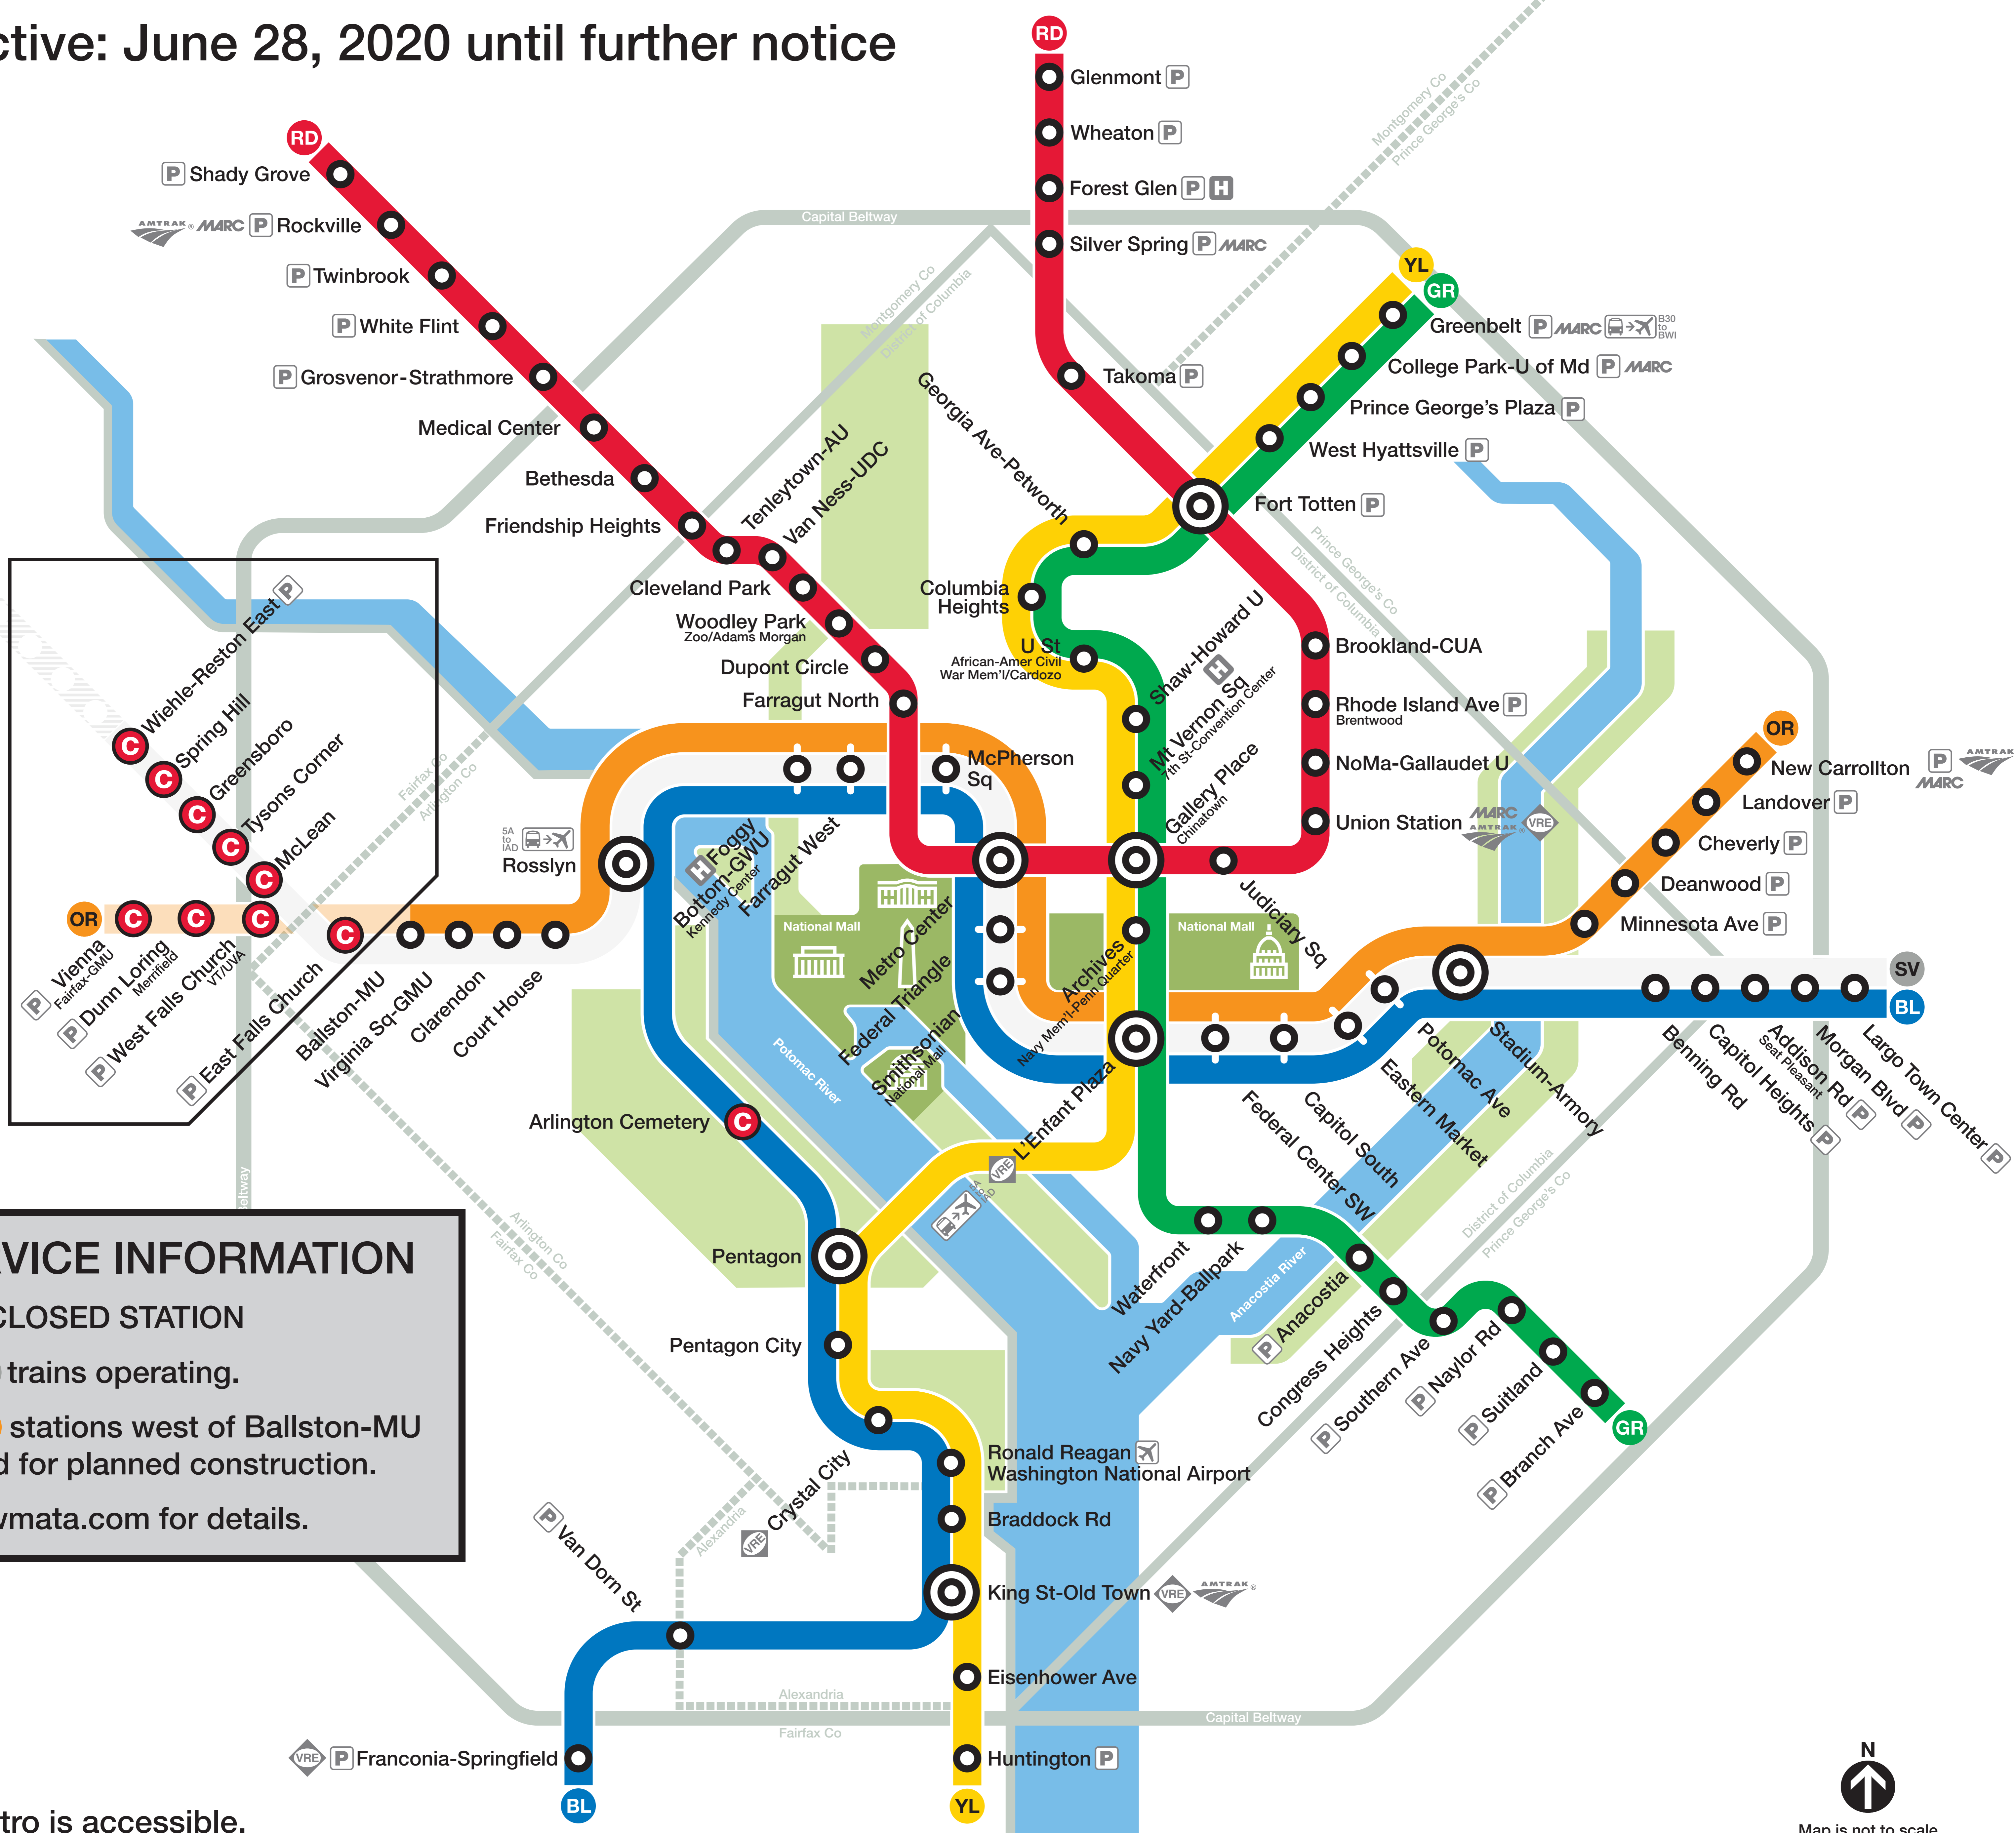

Legend

- RD** Red Line • Glenmont / Shady Grove
- OR** Orange Line • New Carrollton / Vienna
- BL** Blue Line • Franconia-Springfield / Largo Town Center
- GR** Green Line • Branch Ave / Greenbelt
- YL** Yellow Line • Huntington / Greenbelt
- SV** Silver Line • NO SERVICE

Station Features

- Bus to Airport
- Parking
- Hospital
- Airport

Connecting Rail Systems

Effective: June 28, 2020 until further notice

SERVICE INFORMATION

- = CLOSED STATION
- No **SV** trains operating.
- SV** **OR** stations west of Ballston-MU closed for planned construction.
- Visit wmata.com for details.

Metro is accessible.

N
 Map is not to scale

- No Smoking
- No Eating or Drinking
- No Animals (except service animals)
- No Audio (without earphones)
- No Littering or Spitting
- No Dangerous or Flammable Items