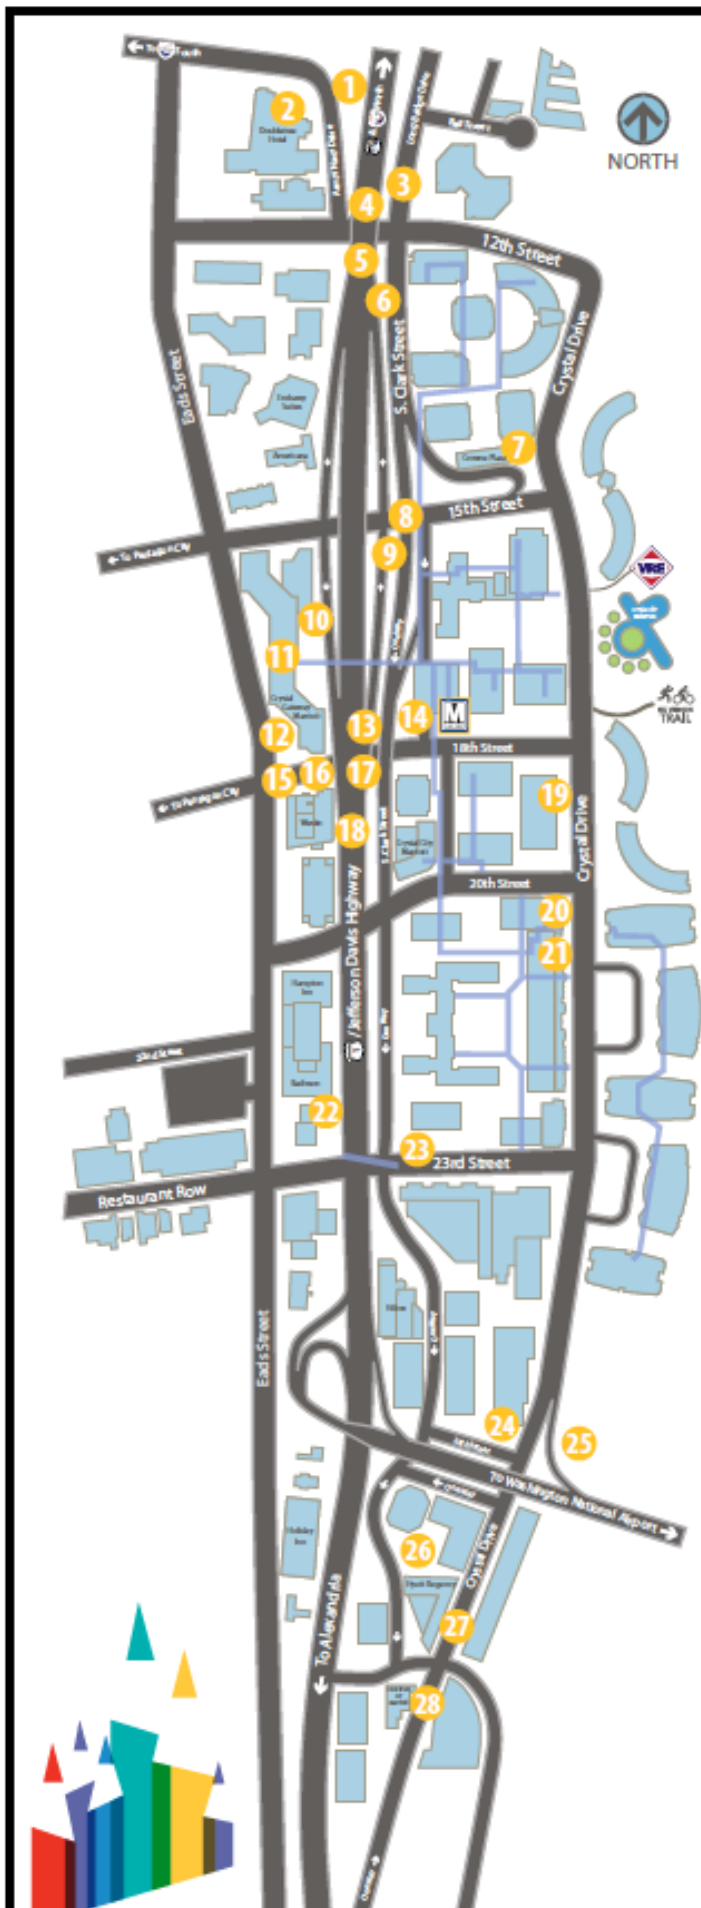

WALKING DIRECTIONS TO CRYSTAL CITY/GRAVELLY POINT

FROM TERMINAL A: Exit through the front door of Terminal A. Go to the outer sidewalk where passengers are dropped off by friends and family. Turn left and follow the sidewalk straight forward to the first marked crosswalk. Cross right to the first light and continue on to the second light. Turn left and follow the sidewalk along the edge of the parking lot and eventually into the parking lot. Continue on this sidewalk and turn right at the end of the parking lot to the light. Cross over the bridge (Highway 233) into Crystal City and Highway 1.

FROM TERMINAL C: Walk to the very end of the metro bridge and take the elevator down to the ground level of parking garage C. Go to the back of the garage, row 17 & follow signs to Mt. Vernon trail. Go through the airport road underpass, and continue on until you reach a dead end in this path (at least a 10 minute walk). This is the Mt Vernon Trail. Take a right/ turn north. If you continue straight, you will come to Gravelly Point. Before Gravelly Point, you will see signs to your left for Crystal City.