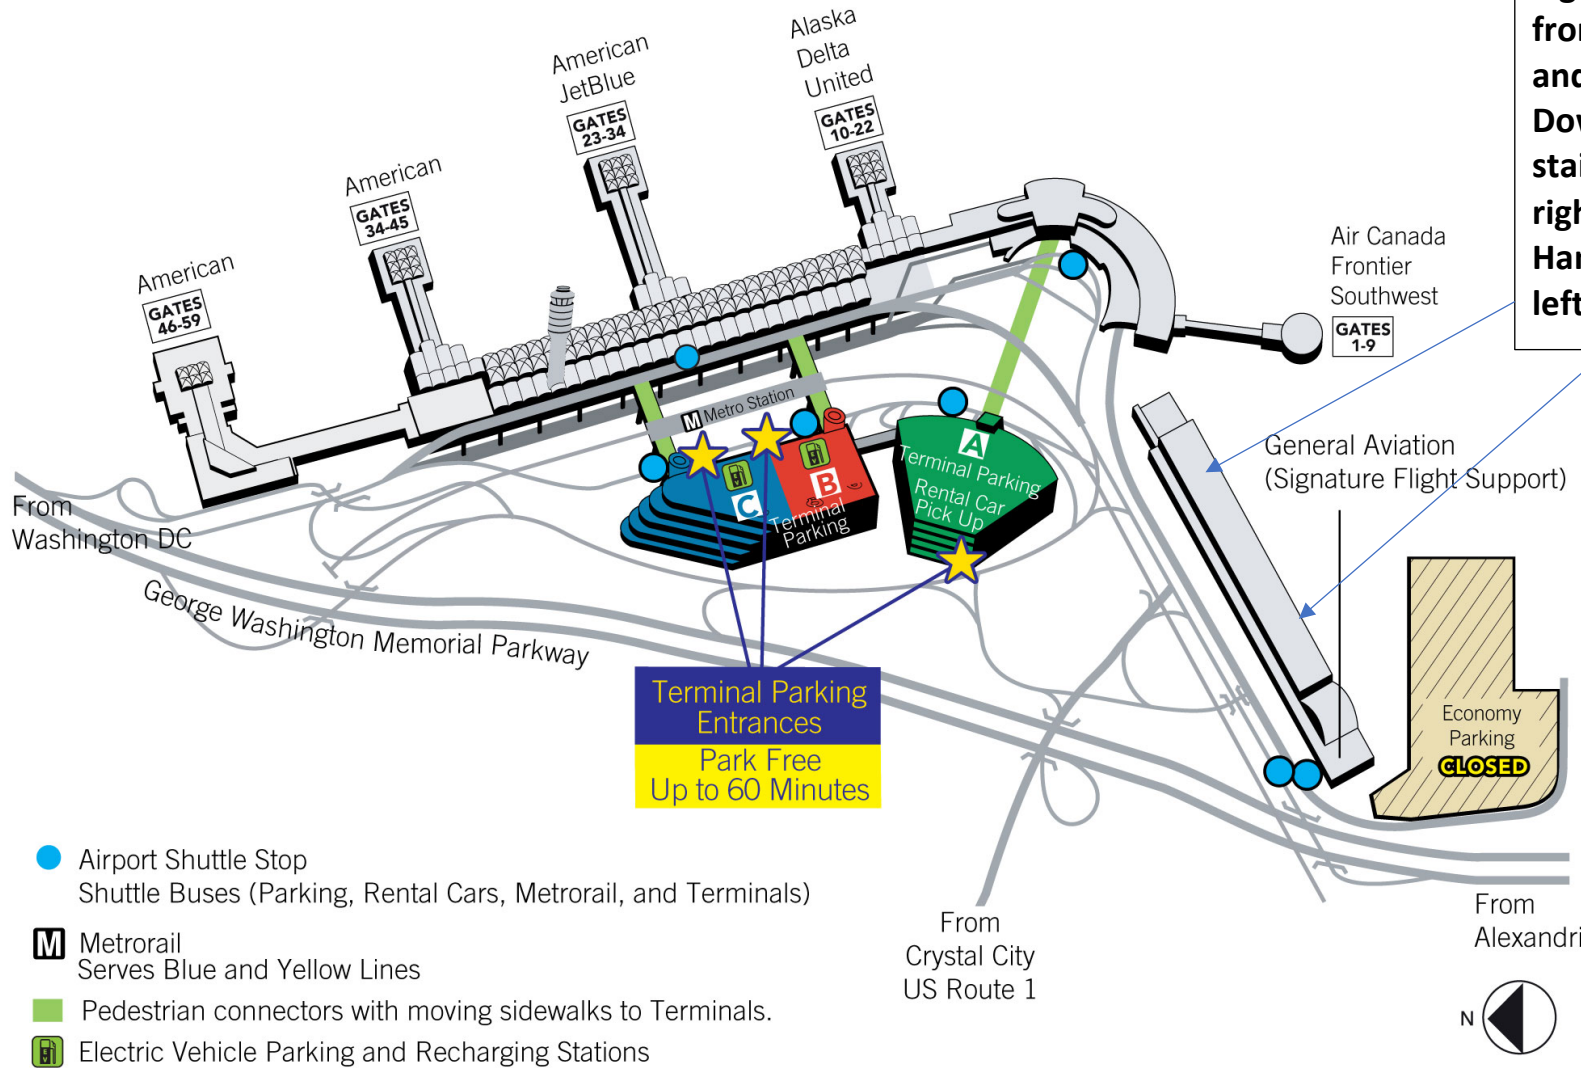

# Hangars and Parking

**Hangars 2-7  
From Term A  
– go out  
front door  
and go left.  
Down the  
stairs, go  
right.  
Hangars on  
left.**

**Terminal Parking Entrances  
Park Free  
Up to 60 Minutes**