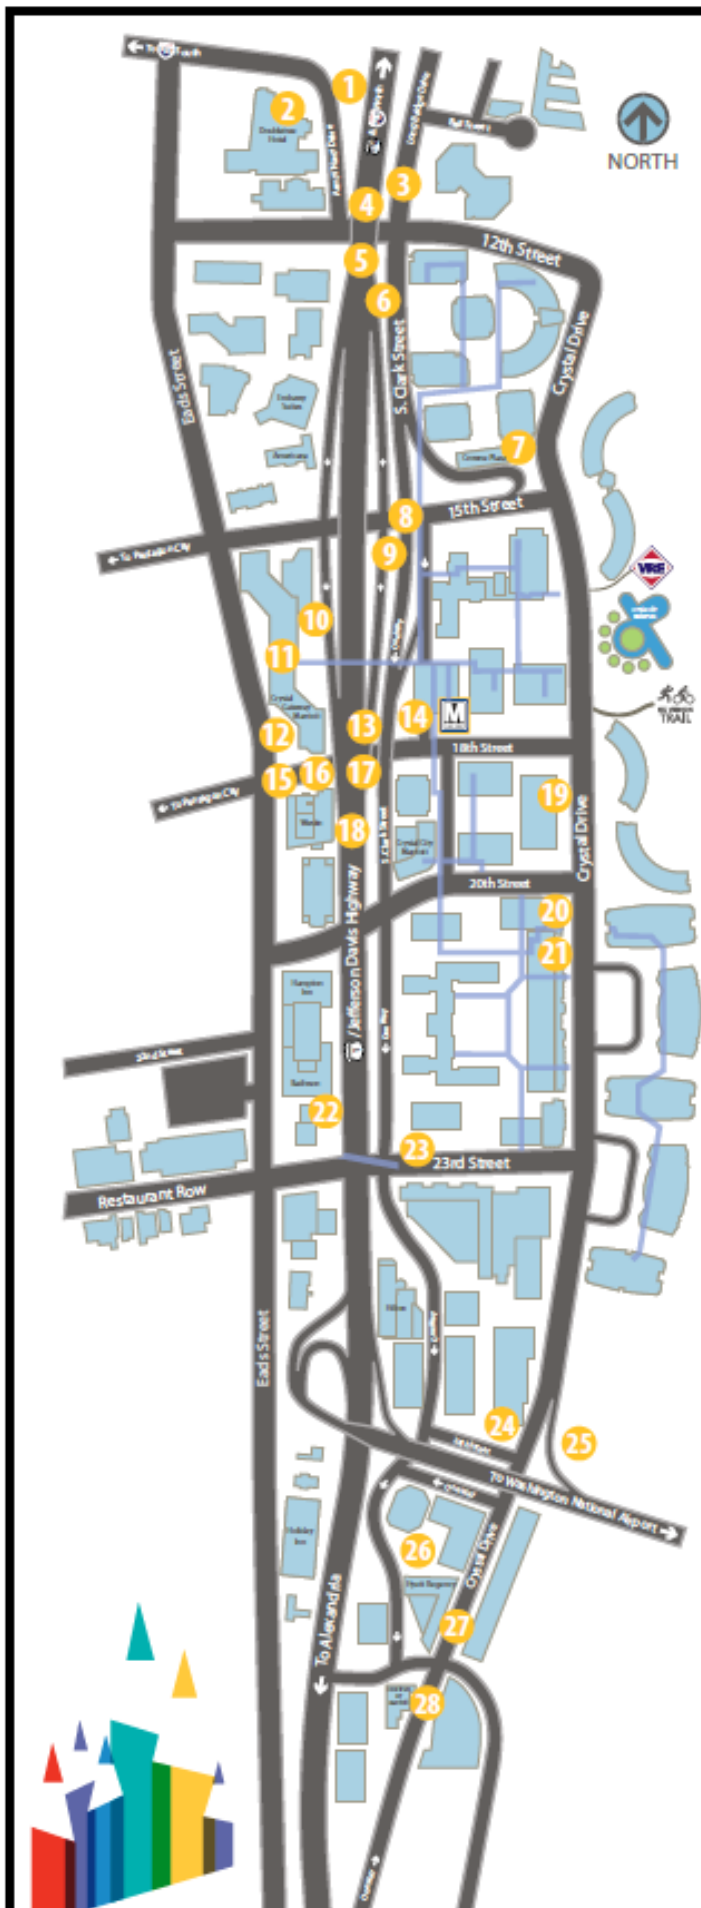

## WALKING DIRECTIONS TO CRYSTAL CITY/GRAVELLY POINT

**FROM TERMINAL A:** Exit through the front door of Terminal A. Go to the outer sidewalk where passengers are dropped off by friends and family. Turn left and follow the sidewalk straight forward to the first marked crosswalk. Cross right to the first light and continue on to the second light. Turn left and follow the sidewalk along the edge of the parking lot and eventually into the parking lot. Continue on this sidewalk and turn right at the end of the parking lot to the light. Cross over the bridge (Highway 233) into Crystal City and Highway 1.

**FROM TERMINAL C:** Walk to the very end of the metro bridge and take the elevator down to the ground level of parking garage C. Go to the back of the garage, row 17 & follow signs to Mt. Vernon trail. Go through the airport road underpass, and continue on until you reach the end of this path (at least a 10 minute walk). This is the Mt Vernon Trail. Take a right/ turn north. If you continue straight, you will come to Gravelly Point. Before Gravelly Point, you will see signs to your left for Crystal City.