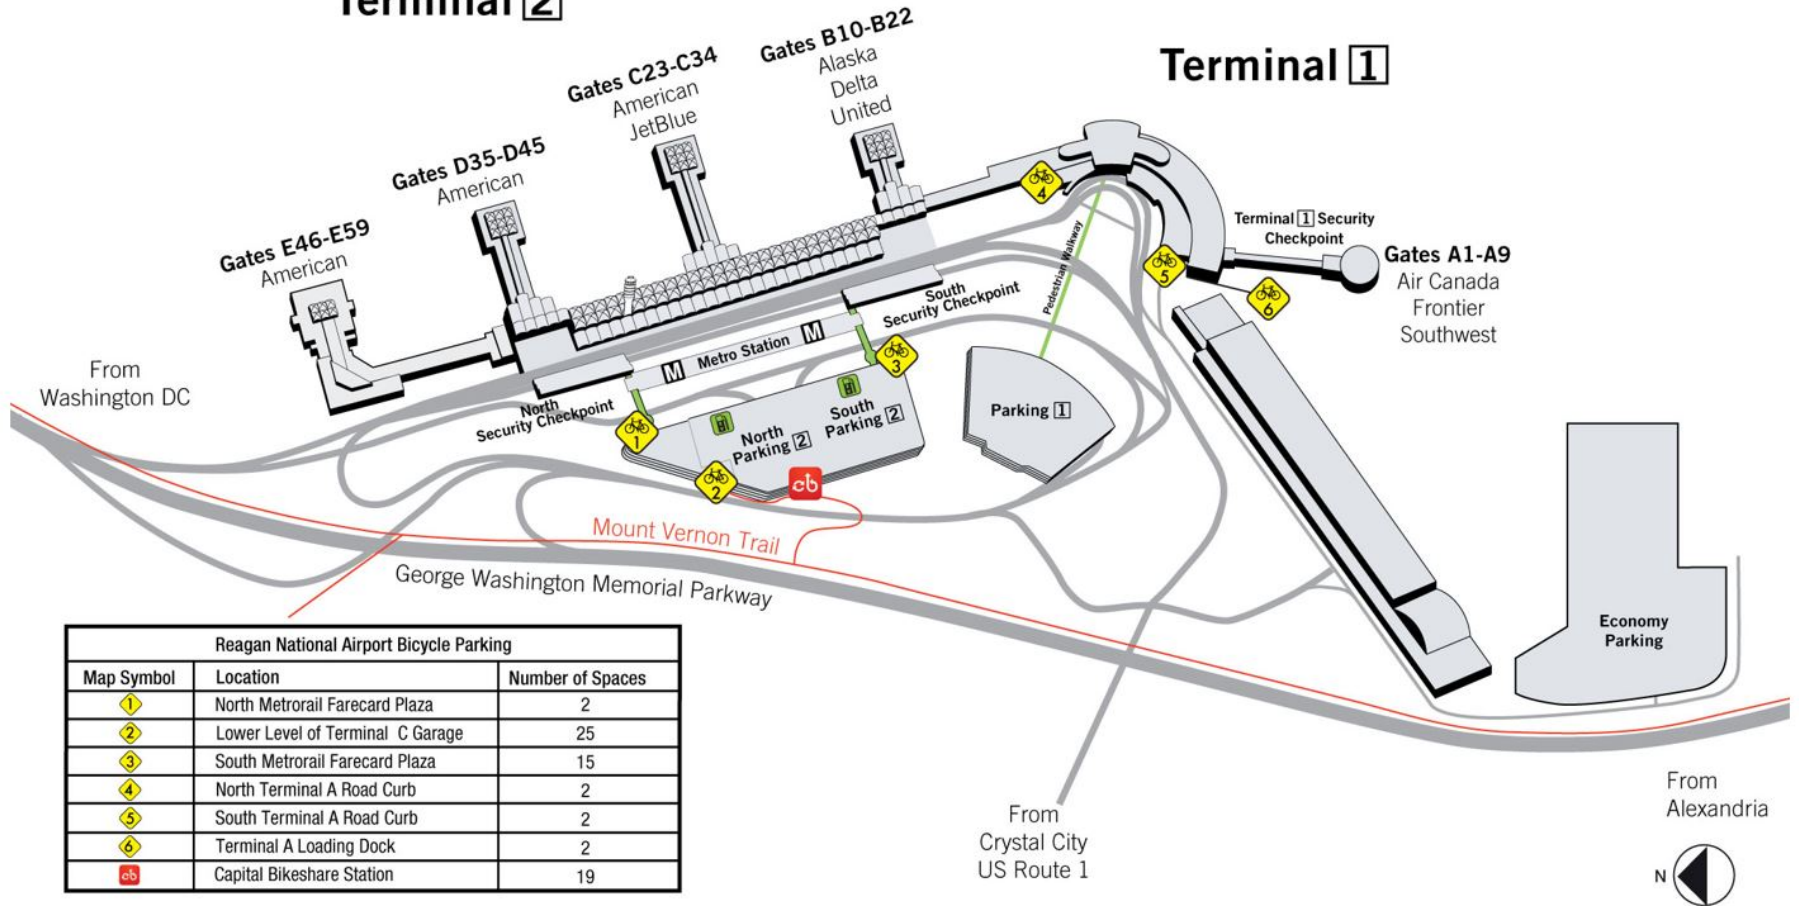

## ***DIRECTIONS TO CAPITAL BIKESHARE LOCATION AT DCA***

**FROM TERMINAL 1:** Take airport shuttle to parking garage 2, South end. Go up one level to level B1. Walk to the back of the parking garage and just beyond parking row 7 you'll see a stairway to the outside. Bikes are on sidewalk.

**FROM TERMINAL 2, South End:** Walk to the very end of the metro bridge and take the elevator down to level B1 of parking garage 2. Walk to the back of the parking garage and just beyond parking row 7 you'll see a stairway to the outside. Bike station is on the sidewalk.

**FROM TERMINAL 2, North End:** Walk to the very end of the metro bridge and take the elevator down to the ground level of parking garage 2. Go to the back of the garage, row 17 and follow signs to Mount Vernon trail. Bikes will be on your left.

## Terminal 1

Reagan National Airport Bicycle Parking		
Map Symbol	Location	Number of Spaces
1	North Metrorail Farecard Plaza	2
2	Lower Level of Terminal C Garage	25
3	South Metrorail Farecard Plaza	15
4	North Terminal A Road Curb	2
5	South Terminal A Road Curb	2
6	Terminal A Loading Dock	2
cb	Capital Bikeshare Station	19